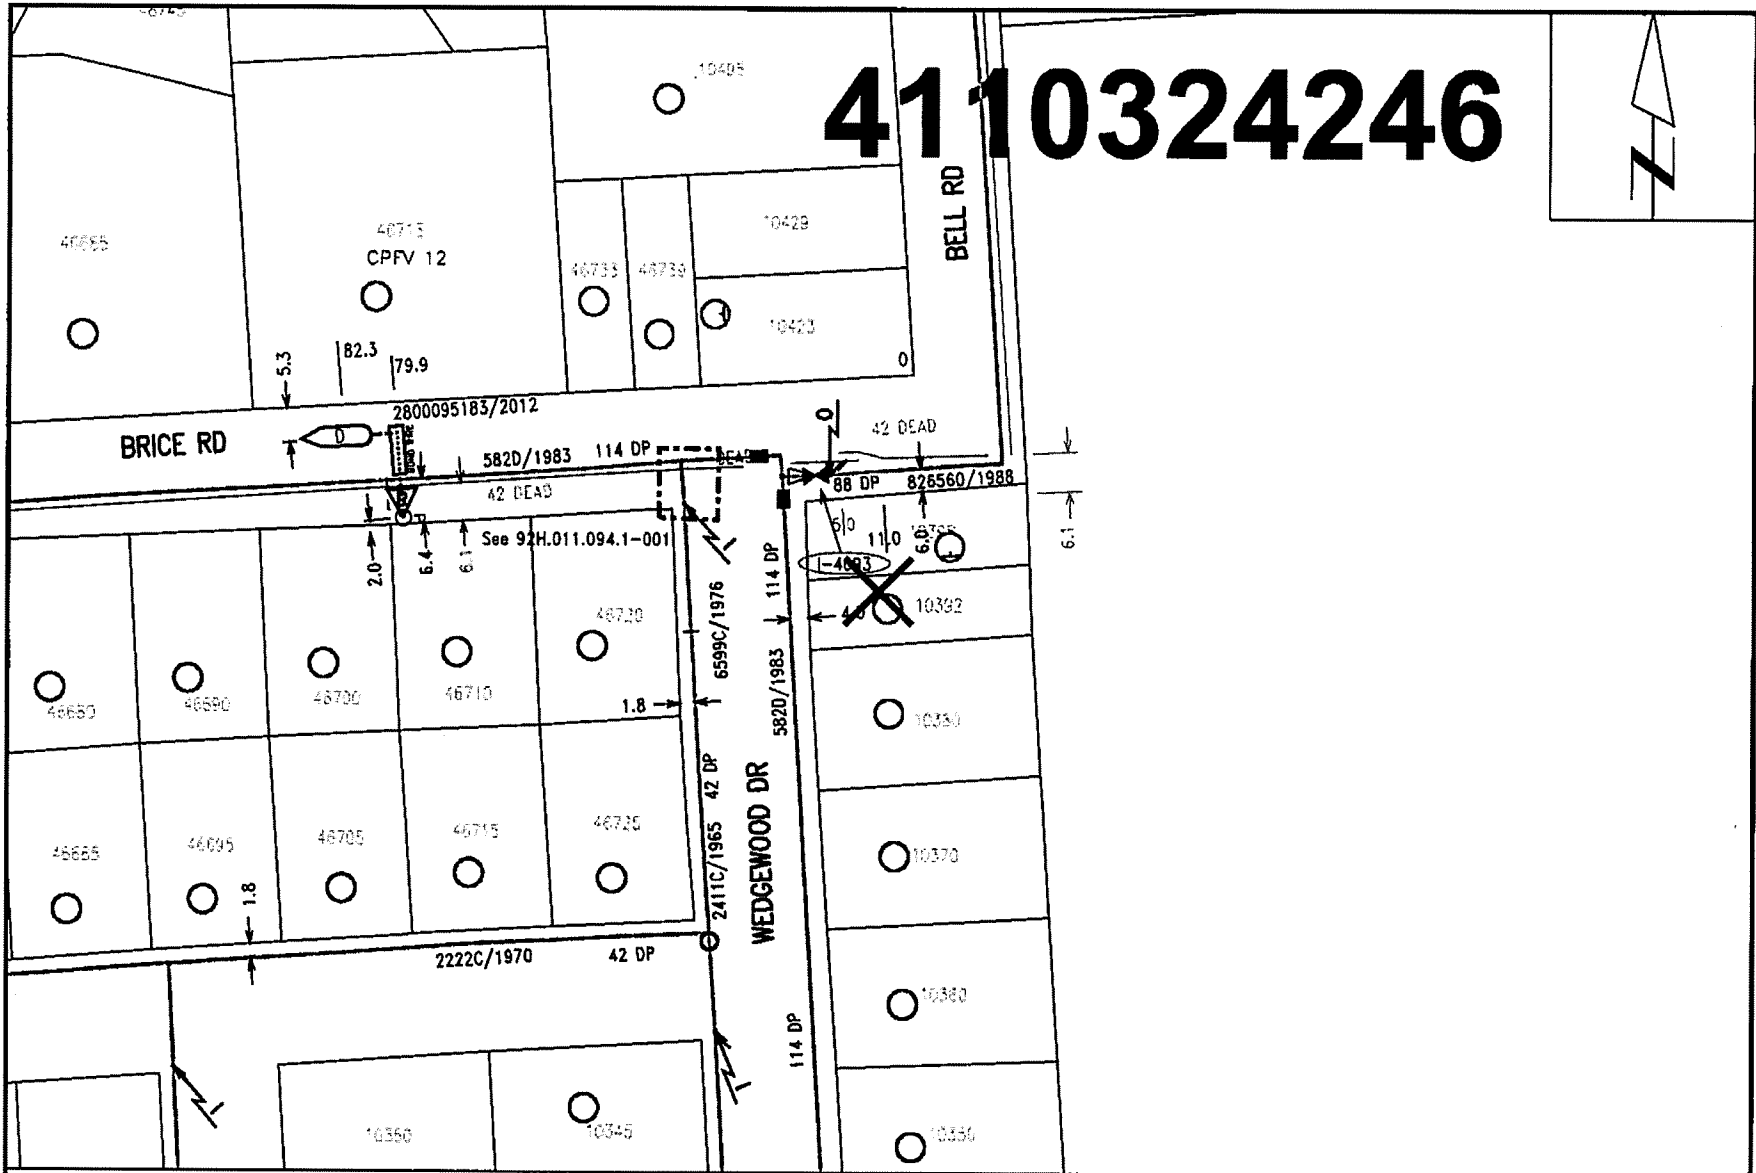

4110324246

Nearest Intersection: Bell Rd and Brice Rd.
Distance from lot to Intersection is 27 meters (57 degrees North of East).
View Scale: 1:1000

10392 Wedgewood Dr, Chilliwack
Order #: 31060493 Prem #: 10104816 City Limits: Chilliwack
X: 1296723340.00 Y: 472371881.00 Select autotext type 2019/04/01